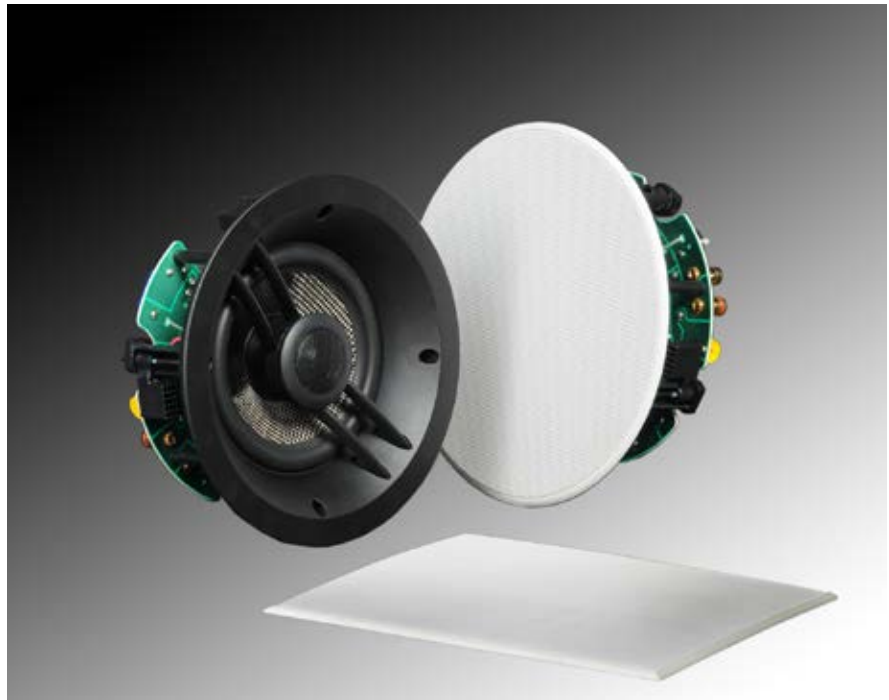

Features

Aimable Tweeter.
 Designer-friendly grill available in a square or round shape.
 Open back, 2-way design.

Cabinet Specifications

Width: 9 1/16" dia / 23.0cm dia
Depth: 4" / 10.1cm
Hole Cut Out - Width: 7 7/8" / 20.0cm
Frameless Grill Dimensions:
 9-11/16" dia or 9-11/16" x 9-11/16"
W: 24.6cm dia or 24.6cm x 24.6cm
Product Weight: 8.3lbs / 3.76kg
Shipping Weight: 13lbs / 5.89kg
(packaged 2 per box)
NCB Size: R6

Performance Specifications

Recommended Amp Power:
 25 - 125 watts
Impedance: 8 ohms
Sensitivity (db 1watt/1meter): 87
Anechoic Frequency Response:
 50 Hz - 20 kHz
Tweeter Type: Fabric dome
Tweeter Size: (1) 1" / 25mm
Woofer Type: Carbon fiber composite
Woofer Size: (1) 6-1/2" 17cm

Finishes

The standard finish for this product is White paint. For any other colors, please refer to Triad's Custom Match Finish program for this product.

INCEILING R26 OPENROUND

Triad's entry-level ceiling speakers have a lot to offer at a reasonable price, both in performance and looks. The InCeiling R26 features a quality carbon fiber woofer, and an adjustable and aimable tweeter for greater clarity at the listening position. The handsome grill is designer-friendly with a micro bezel and you have a choice of either a round or a square grill, at no additional cost.

The speaker can retro-fit into an existing ceiling, and new construction brackets are also available. Installation is simple and straight forward. Custom paint matching is available from Triad, at a modest cost. For distributed audio installations where sound isolation is not an issue, Triad's new InCeiling R Series speakers deliver exceptional performance and value with an elegant, unobtrusive appearance.