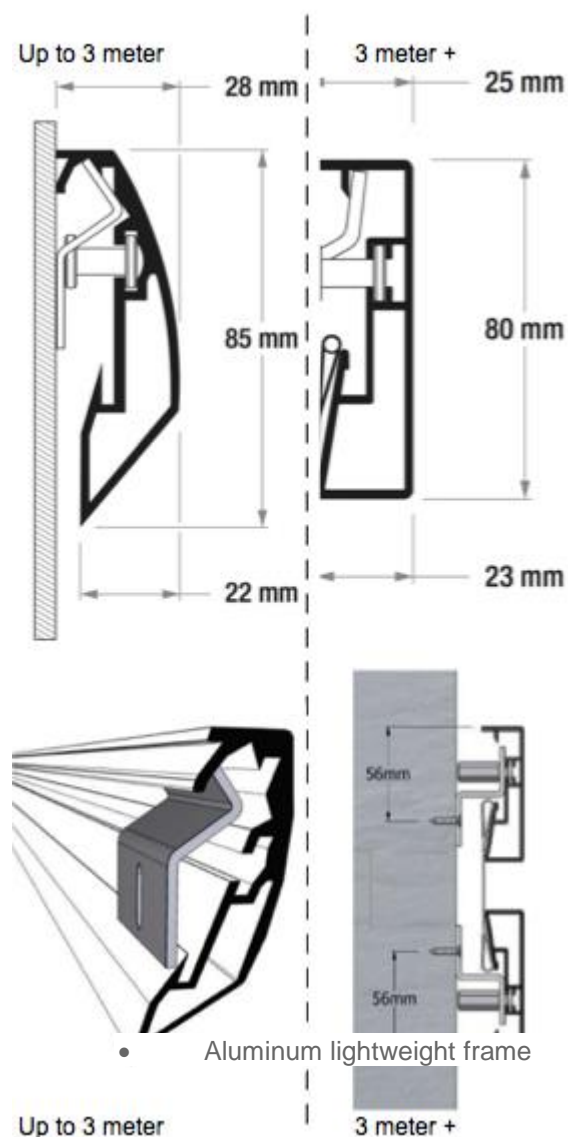

SCREEN FRAME:

The A-Velvet has an aluminum frame covered with high quality light-absorbing velvet flock.

A-Velvet installation

FEATURES:

- Maximum length up to 400 cm
- Custom sizes possible
- Brackets included for on-wall installation
- No distortion because of the tensioned fabric
- Multiple fabrics available
- Excellent choice for home cinema installation